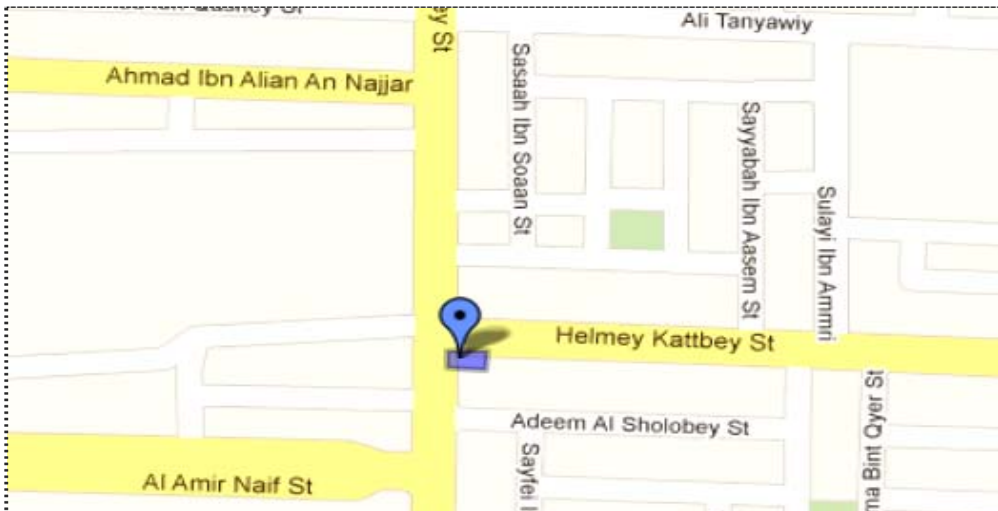

ASM – Process Automation  
MAP OFFICES LOCATION - [support@asmestablishment.com](mailto:support@asmestablishment.com)  
ASM Copyrights © 2011 – <http://asmestablishment.com>

**ASM Process Automation, Riyadh.** GPS: 24°35'36"N, 46°44'17"E

**ASM Process Automation, Jeddah.** GPS: 21° 35' 29" N, 39° 7' 52" E

**ASM Process Automation, Khobar.** GPS: 26°18'7.8732"N 50°12'48.6126"E